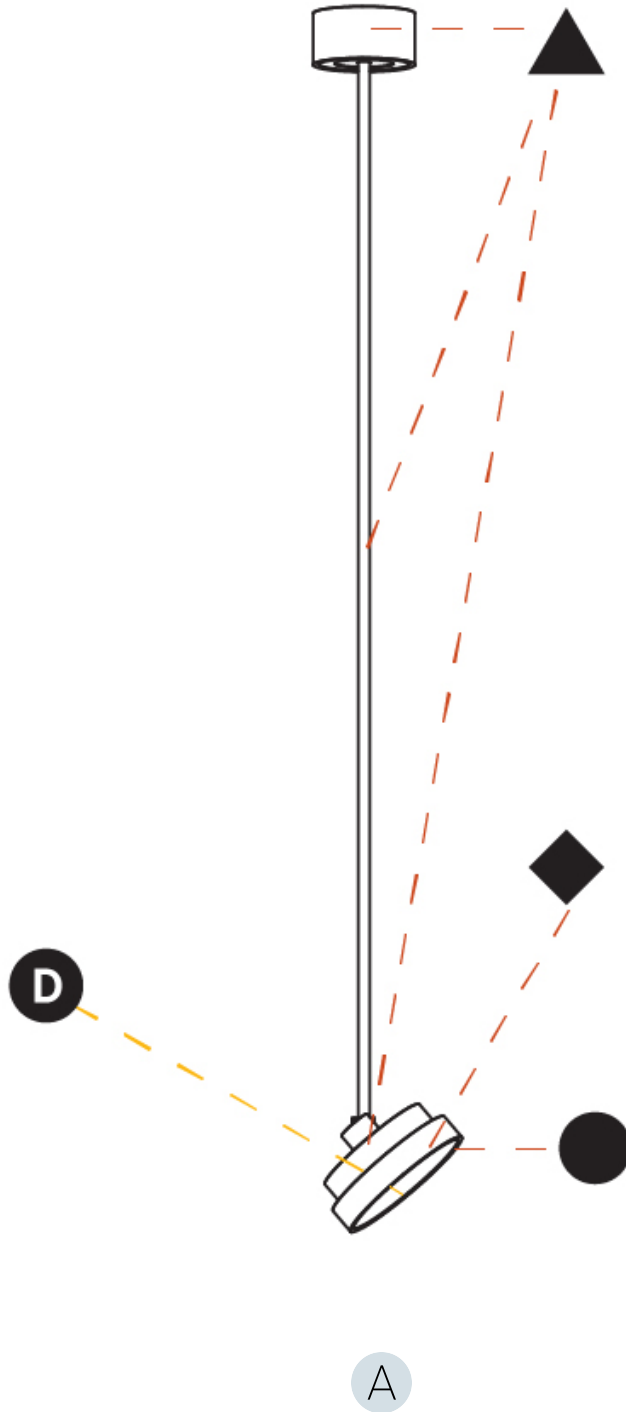

SIGN DIVA FLEX KORONA SUSPENSION

A30862-

PROJECT _____

TYPE _____

SPECIFIER _____

QUANTITY _____

DATE _____